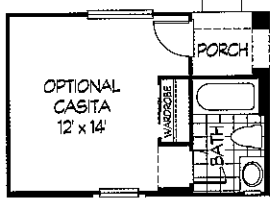

- 1,840 Square Feet
- 2 Bedrooms
- 2 Baths
- Great Room
- 2-Car Garage
- Optional Casita - Includes Courtyard Wall and Gate

Elevation A/B

Elevation C

Elevation A

Elevation B

Elevation C