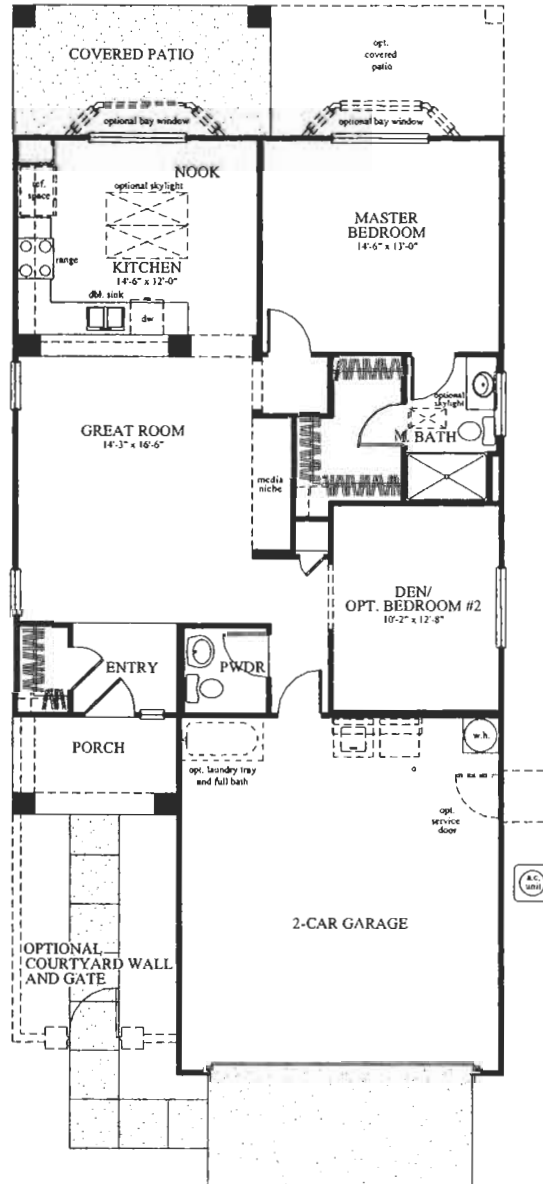

HANCOCK

“COTTAGE” PLAN #H15101

An efficient and easy maintenance floorplan for those looking to enjoy life.
A very livable smaller home with plenty of charm.

- 1 bedroom • den (optional bedroom 2) • 1 1/2 baths • Great room • kitchen • 2-car garage
- approximately 1,080 livable square feet