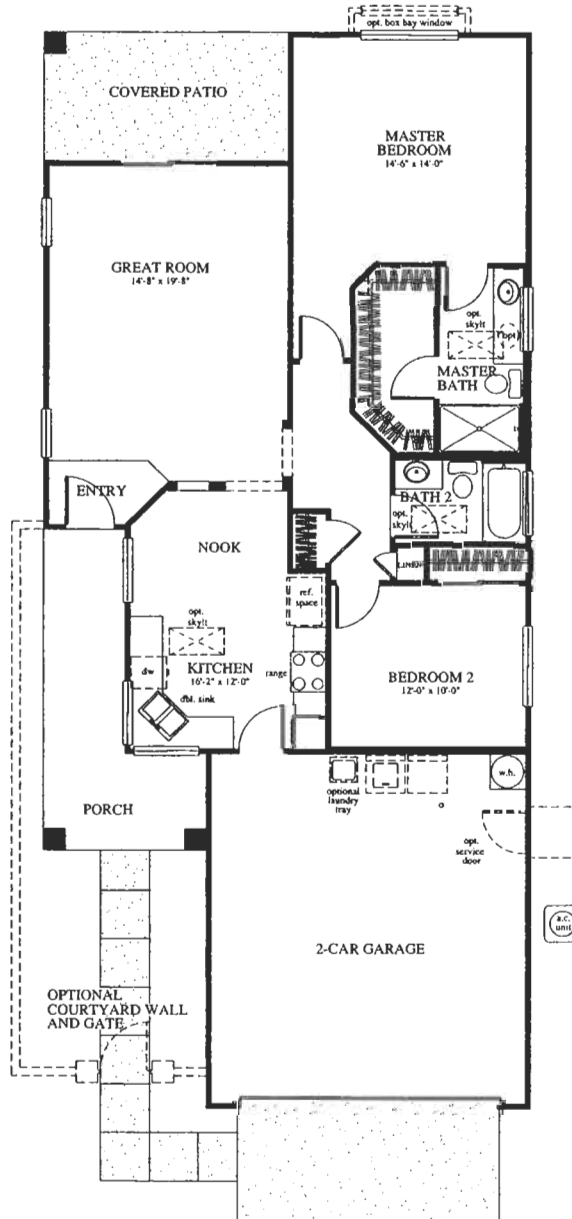

HAMILTON

“COTTAGE” PLAN #H15102

This cozy and charming home won the Best Home Award in its size. The inviting covered patio features convenience and comfort for outdoor enjoyment.

- 2 bedrooms • 2 bathrooms • Great room • kitchen • 2-car garage • covered patio
- approximately 1,160 livable square feet