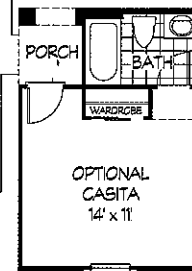

Elevation A/B/C

Elevation A/B

Elevation C

- 1,496 Square Feet
- 2 Bedrooms
- 2 Baths
- Great Room
- 2-Car Garage
- Optional Casita - Includes Courtyard Wall and Gate

Elevation A

Elevation B

Elevation C