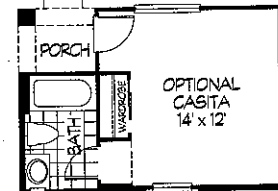

- 2,391 Square Feet
- 2 Bedrooms + Den
(Optional Bedroom 3)
- 2 Baths
- Great Room
- Living Room
- Dining Room
- 2-Car Garage
- Optional Casita -
Includes Courtyard
Wall and Gate

Elevation A

Elevation B