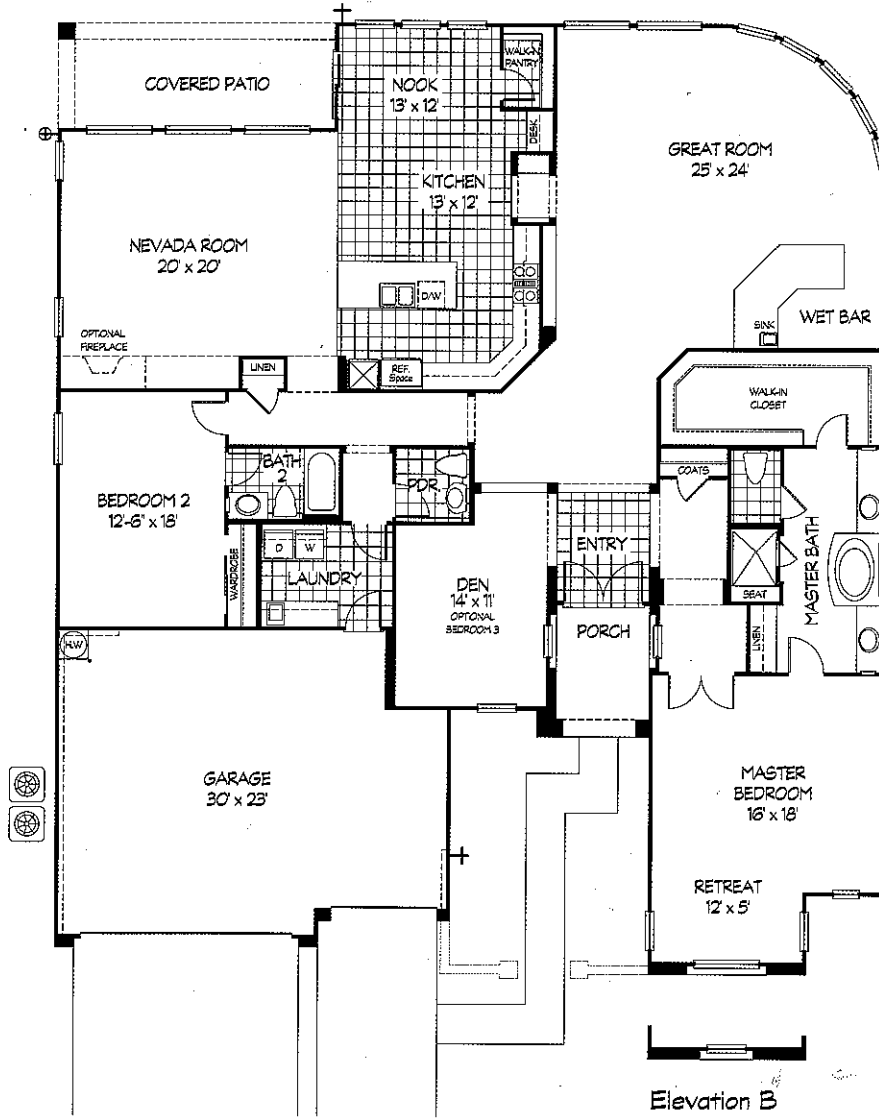

THE REVOLUTIONARY COLLECTION

Charleston

Elevation A

Elevation B

Elevation C

- 3,175 Square Feet
- Dual Master + Den
(Optional Bedroom 3)
- 2.5 Baths
- Great Room
- Nevada Room
- 3-Car Garage

Elevation A

Elevation B

Elevation C