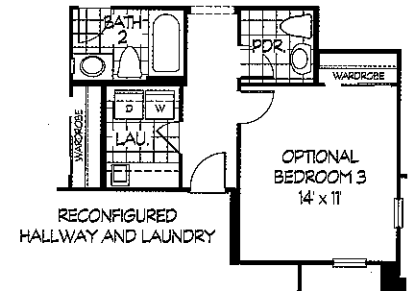

THE REVOLUTIONARY COLLECTION

Charleston

Elevation A

Elevation B

Elevation C

- 3,175 Square Feet
- Dual Master + Den
(Optional Bedroom 3)
- 2.5 Baths
- Great Room
- Nevada Room
- 3-Car Garage

Elevation A

Elevation B